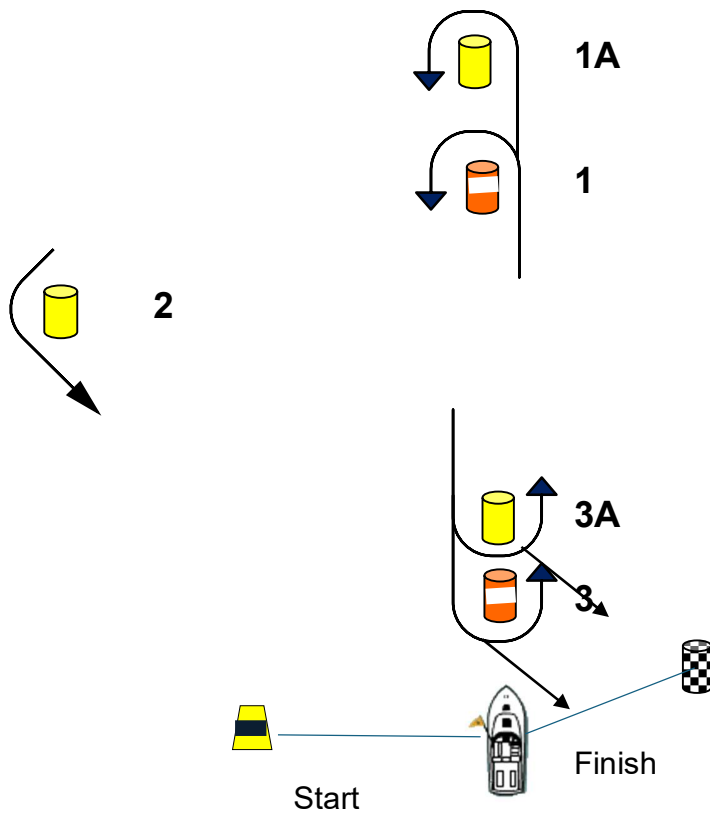

Notice to Competitors – Flying 11 Courses

Change of Sailing Instructions Attachment B - Courses

Attachment B – Courses

Course 1 – Windward/Leeward

Sabot, Optimist   Start – 1 – 3 – 1 – 3 – Finish

Flying 11   Start – 1 – 2 – 3 – 1 – 3 – Finish

ILCA   Start – 1A – 3 – 1A – 3 – Finish

29er/Waszp/Moth   Start – 1A – 3/A – 1A – 3/A – 1A – 3/A – Finish